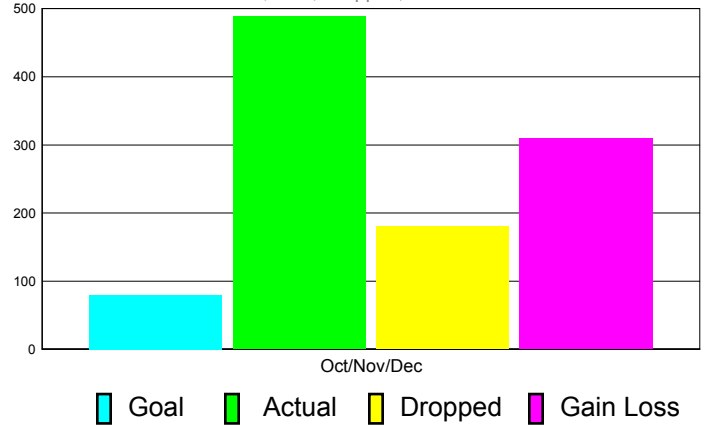

### YTD Status Quo Clubs 2010-2011

Status Quo Clubs Compared to Status Quo Members

## MEMBERSHIP

Membership Results  
2011-2012

Membership  
2010-2011

Month	Net Memb Goal	Actual New Memb	Actual Dropped Memb	Gain/Loss of Memb	Gain/ Loss of Memb
Oct/Nov/Dec	80	489	180	309	-151
<b>Totals</b>	<b>80</b>	<b>489</b>	<b>180</b>	<b>309</b>	<b>-151</b>

### Membership Results 2011-2012

Goal, New, Dropped, Gain/Loss