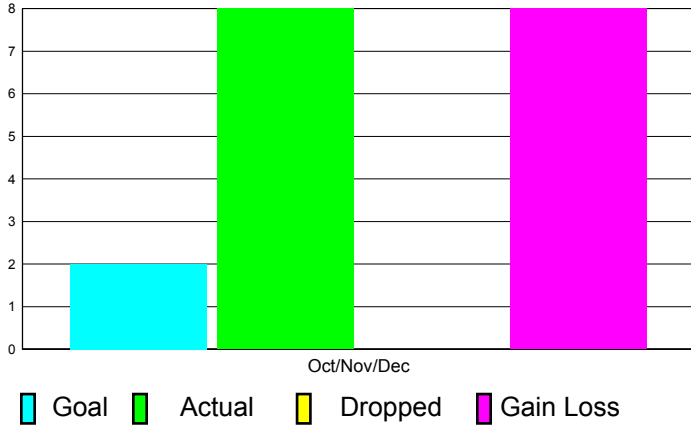

## CLUBS

Club Results  
2011-2012

Clubs  
2010-2011

Month	New Club Goal	Actual New Clubs	Actual Dropped Clubs	Gain/Loss of Clubs	Gain/Loss of Clubs
Oct/Nov/Dec	2	8	0	8	0
<b>Totals</b>	<b>2</b>	<b>8</b>	<b>0</b>	<b>8</b>	<b>0</b>

### Club Results 2011-2012

Goal, New, Dropped, Gain/Loss